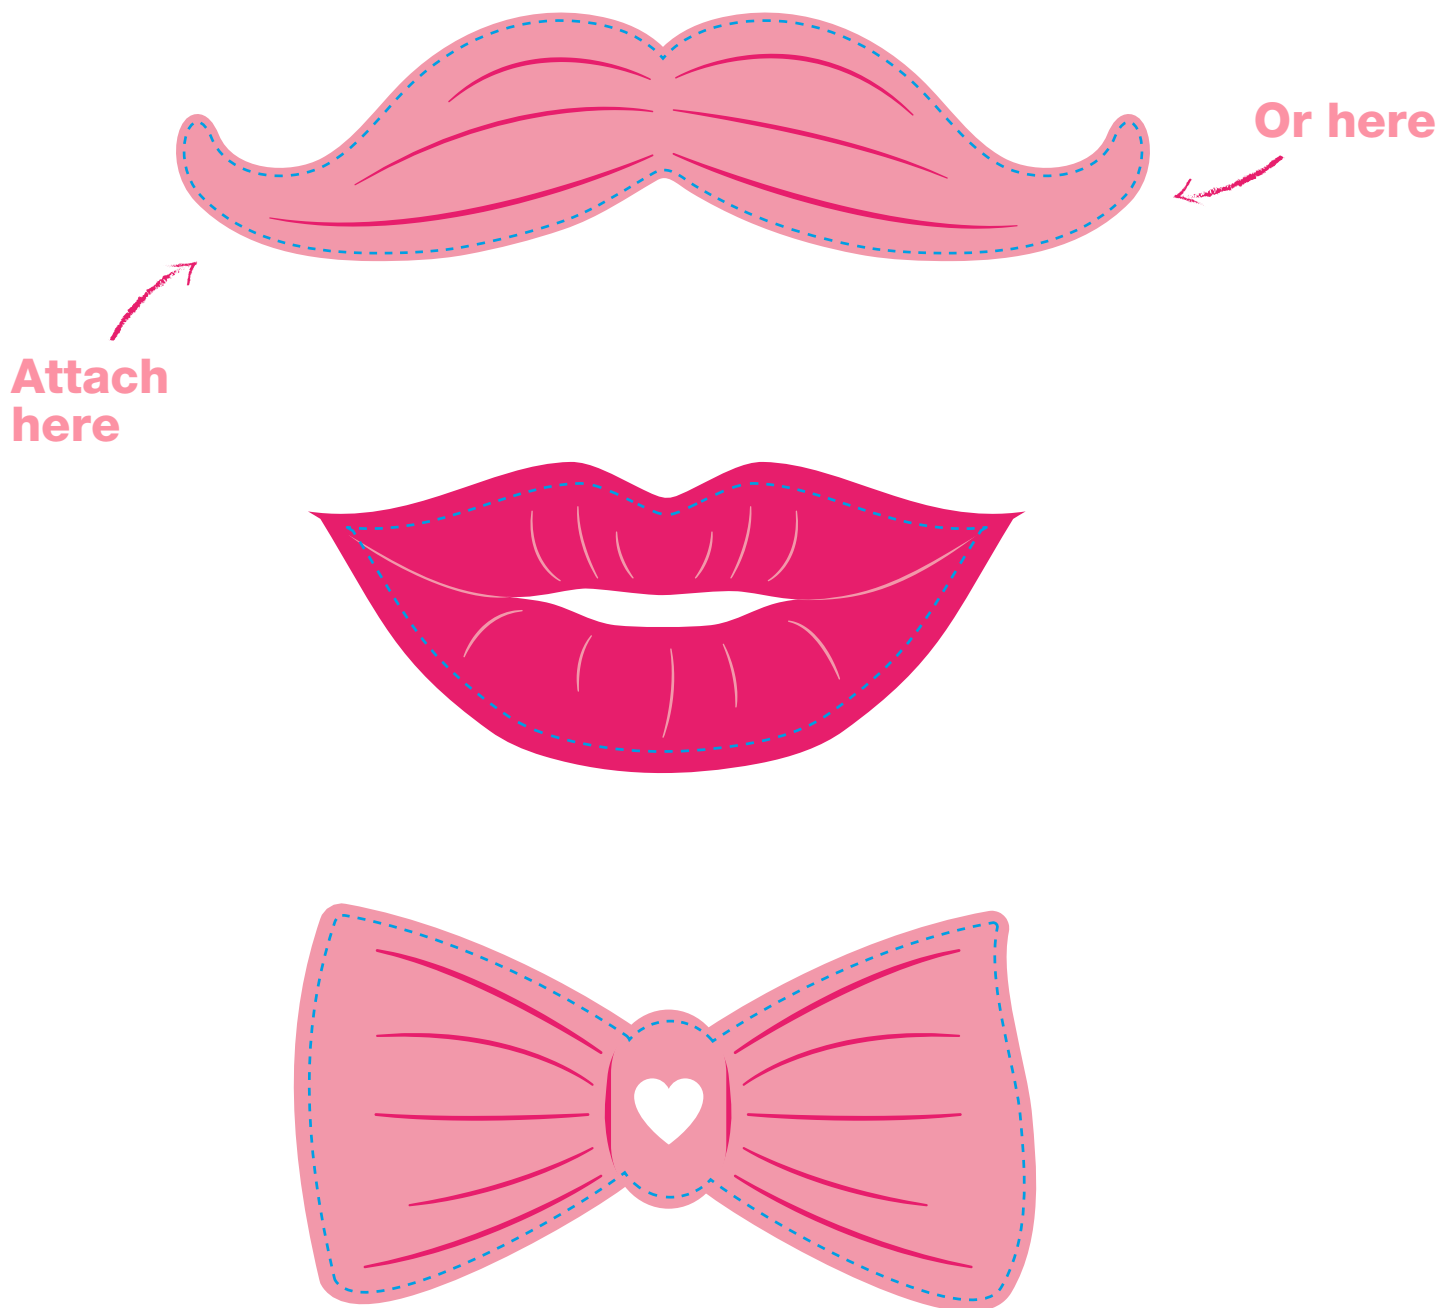

# Add that little extra touch of pink.

- 1 Cut along the dotted line for each prop
- 2 Attach each selfie prop to a straw (or similar) on the left or right side
- 3 Snap away and don't forget to show us how pink you're getting with **#wearitpink**